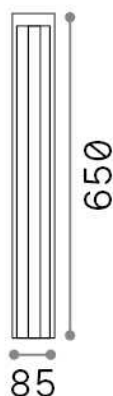

General info

Outdoor - Floor lamps

Ean	8021696306834
Item	KURT PT ANTRACITE 3000K
Installation	Floor lamps
Guarantee	5 years
Gross weight	2.2 kg
Volume	0.006002 m ³

Technical info

Net weight	1.93 kg
Insulation class	I
Protection index	IP54
Compliance	CE
Operating temperature	-15° ~ +45 °C
Full load efficiency	X
Dimmer	NO, On-Off
Power output	100-240 V AC 50/60 Hz
Power supply	In-built, included NO, electronic

Source info

Integrated source	Integrated LED module
Replaceable source	No
Power	12 W
Emission	Direct Asymmetrical
Max consumption	max 12,00 W
Features LED	LED COB
CCT LED	3000 K
Duration LED (t. 25°C)	30000 h
CRI	> 80
SDCM	3
Light beam	-
Light beam flux	1200 lm
Useful light flux	240 lm
Photobiological risk	1